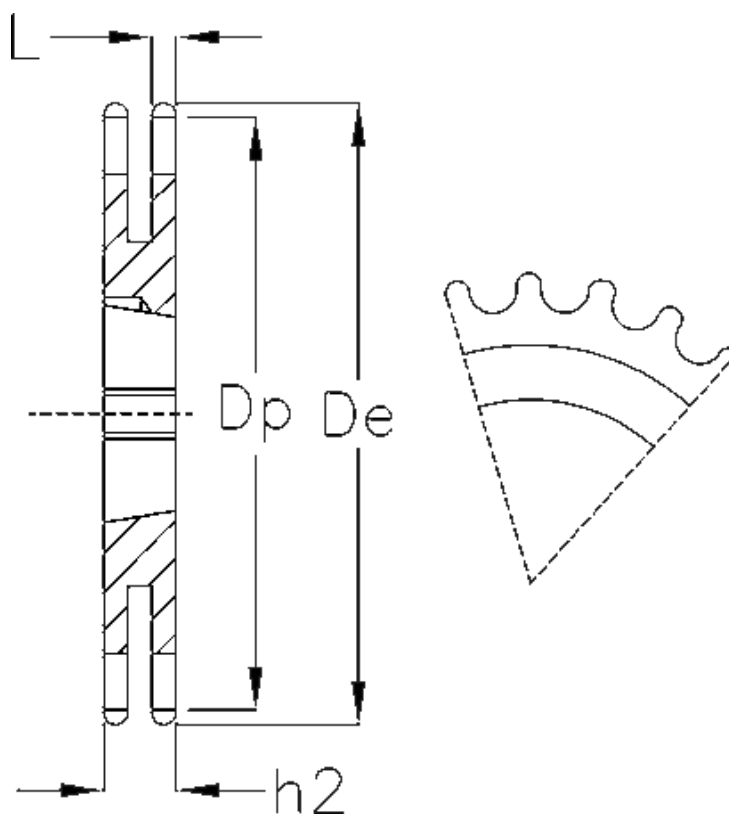

Article number: 616032006025

Description: Taperbored sprocket 10 B-2 Z=25 duplex  
for bushing 2012

## Measures

Buchse = 1610  
C = 1.6  
Chain = 10 B-2  
Chain size = 5/8" x 3/8"  
De = 134  
Dp = 126.66  
H = 25.5  
h2 = 25.5

Material = Stål  
Number of teeth = 25